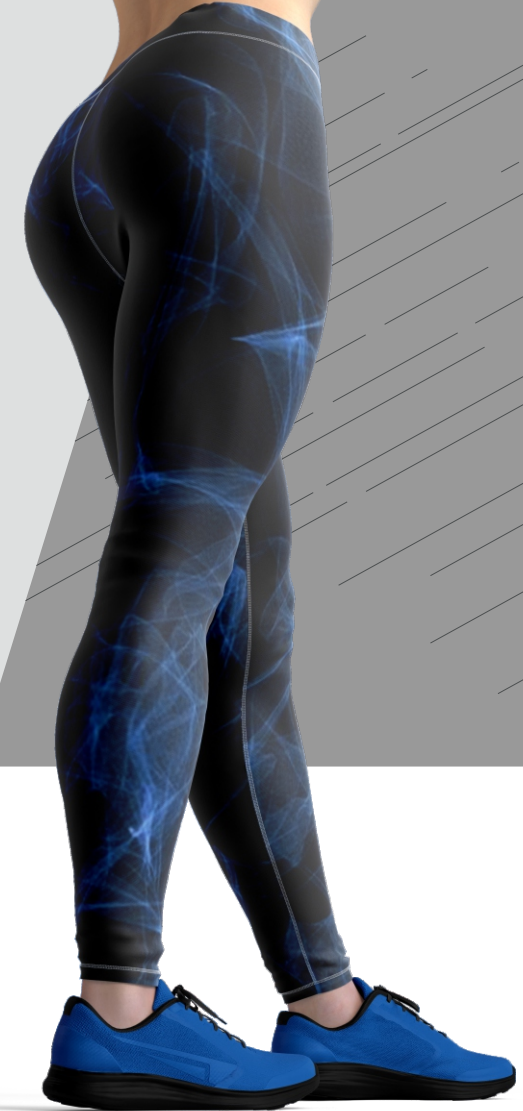

CS-JUNGLE STAR
Women Legging
$14 (without shipping)

- Your Size
- Your Color
- Your Logo
- Sublimation
- Laser Cut Designs

Garment Advantages

Women Legging made with high tech Lycra.
Sublimation | Customize Logo| Body Fitting

Features

- Moisture Wicking Technology
- Antibacterial Treatment
- Lightweight High Filament Fabrics
- Breathable Fabric

Garment Advantages

Women Legging made with high tech Lycra.
Sublimation | Customize Logo| Body Fitting

Features

- Moisture Wicking Technology
- Antibacterial Treatment
- Lightweight High Filament Fabrics
- Breathable Fabric